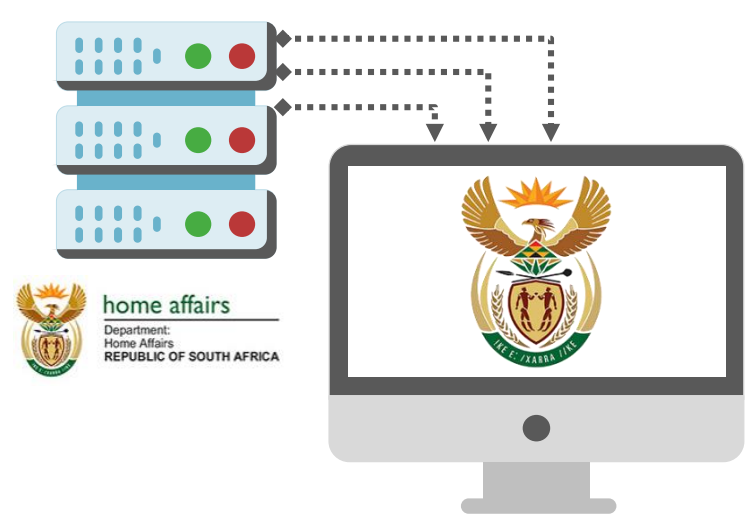

DATA COLLECTION FOR INTERNATIONAL TOURIST ARRIVALS

STATSSA Accesses and Processes Data on DHA Mainframe

Department of Home Affairs' Computer Mainframe Stores Data from Scanned Passports